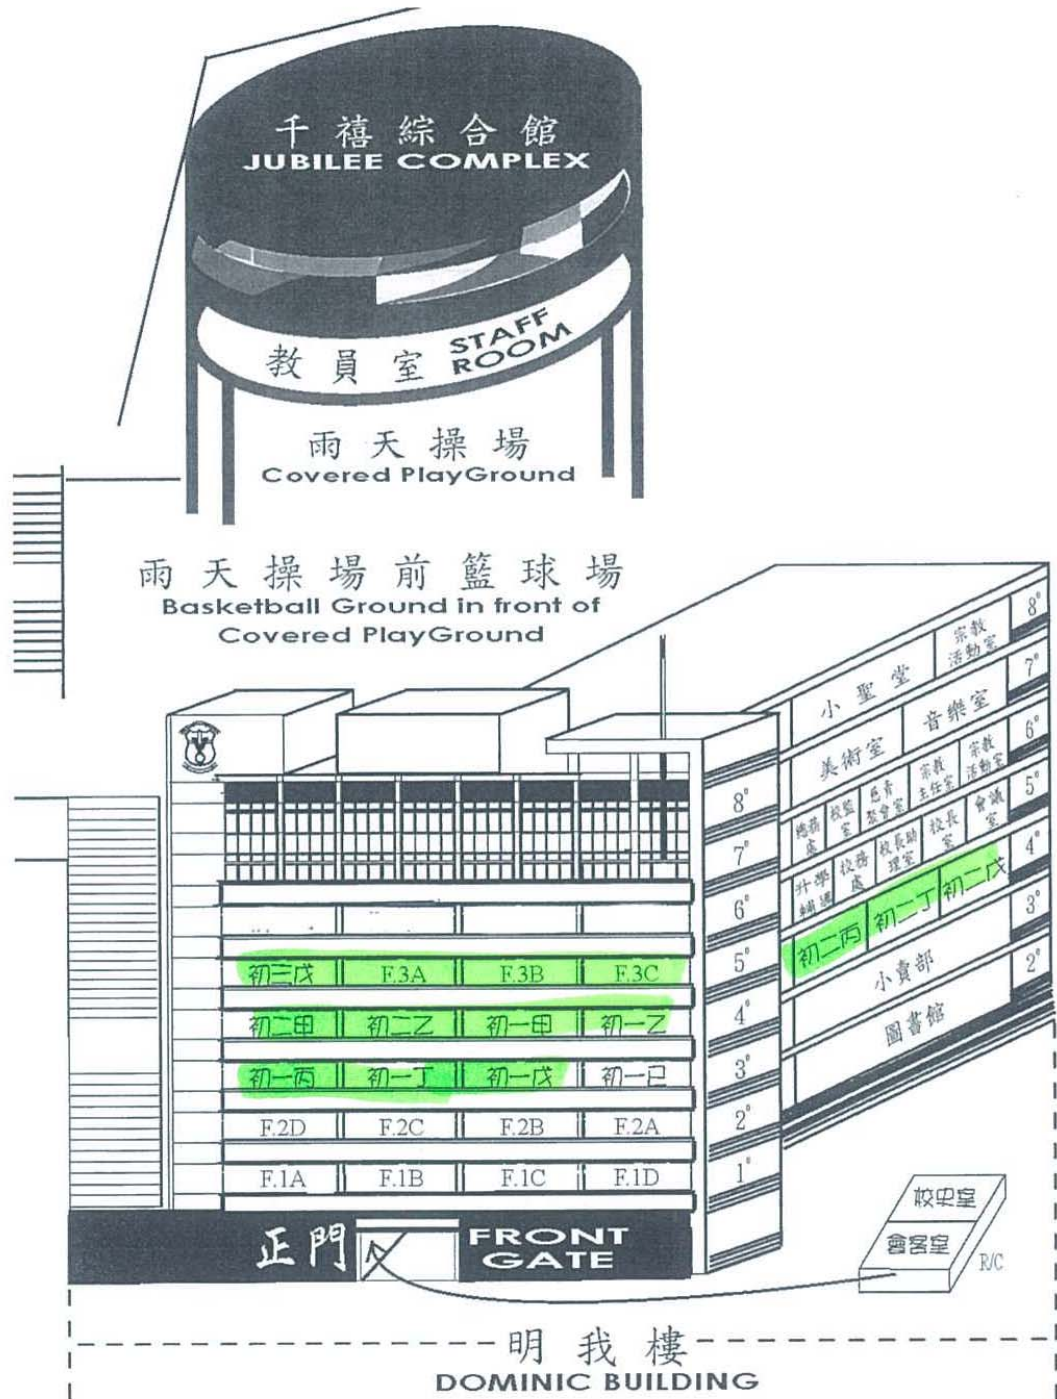

General Office

\*學生須穿著整齊校服回校參加補考。

Students who have to resit must come to school on time in proper school uniform.

千禧綜合館  
JUBILEE COMPLEX

教員室 STAFF ROOM

雨天操場  
Covered PlayGround

雨天操場前籃球場  
Basketball Ground in front of  
Covered PlayGround

正門 FRONT GATE

校中室  
會客室 R/C

明我樓  
DOMINIC BUILDING